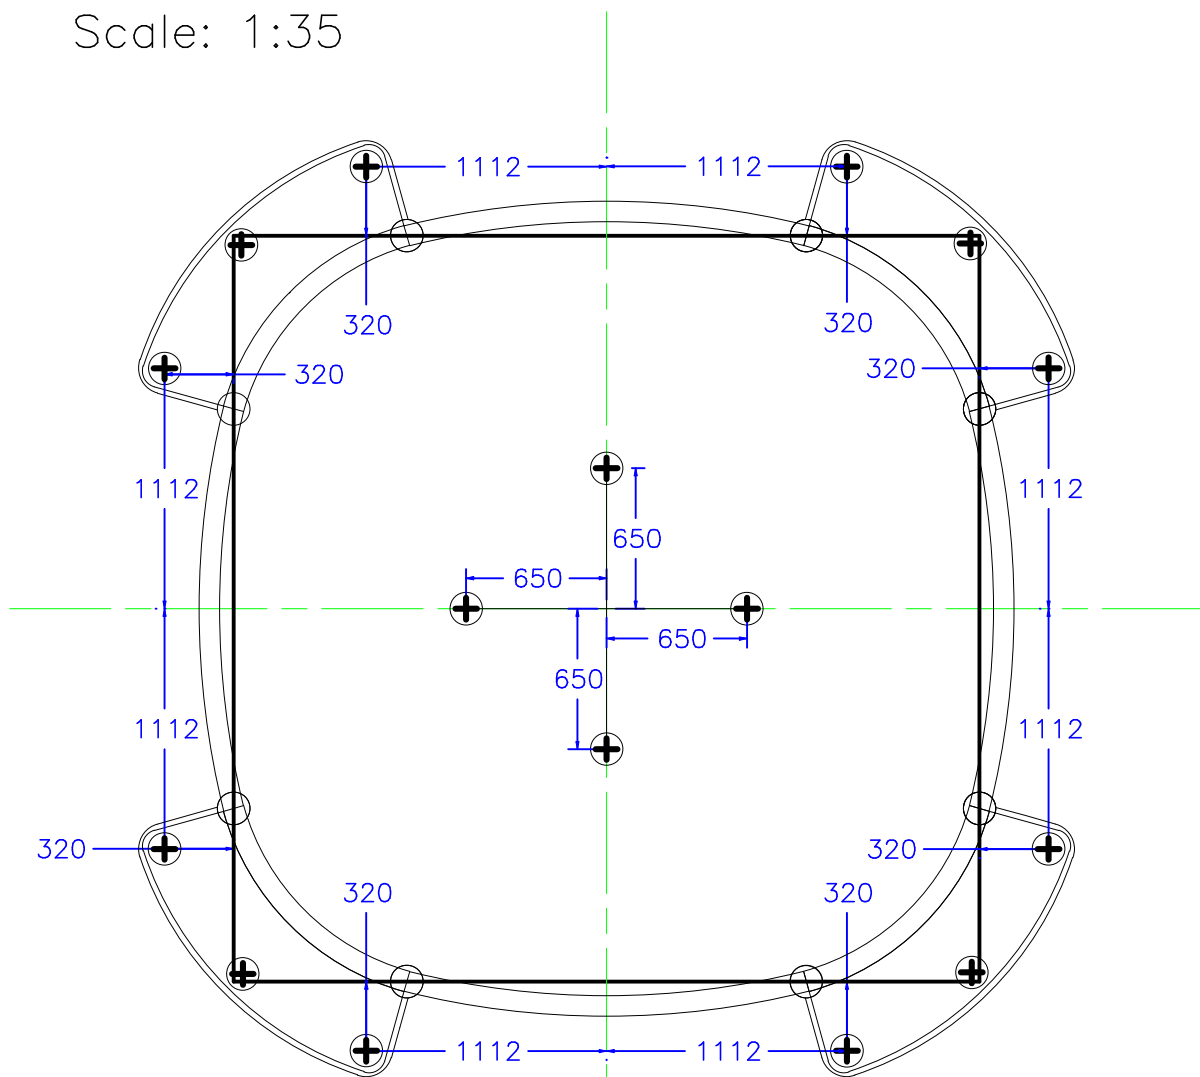

Winchester Thatched Building

Base Dimensions – MAIN POSTS

Building Height: 3550mm

Scale: 1:35

- Note:
- * Cross in Bold is the center of the posts
 - * Dotted line is the building base outline with posts shown
 - * Thin line is used to mark out the exact post center dimensions

Winchester Thatched Building

Base Dimensions – STEPS & CENTRAL SUPPORTS

Building Height: 3550mm

Scale: 1:35

- Note:
- * Cross in Bold is the center of the posts
 - * Thin line is the building base outline with posts & Steps shown
 - * Thick Square line is used to mark out the exact post centers