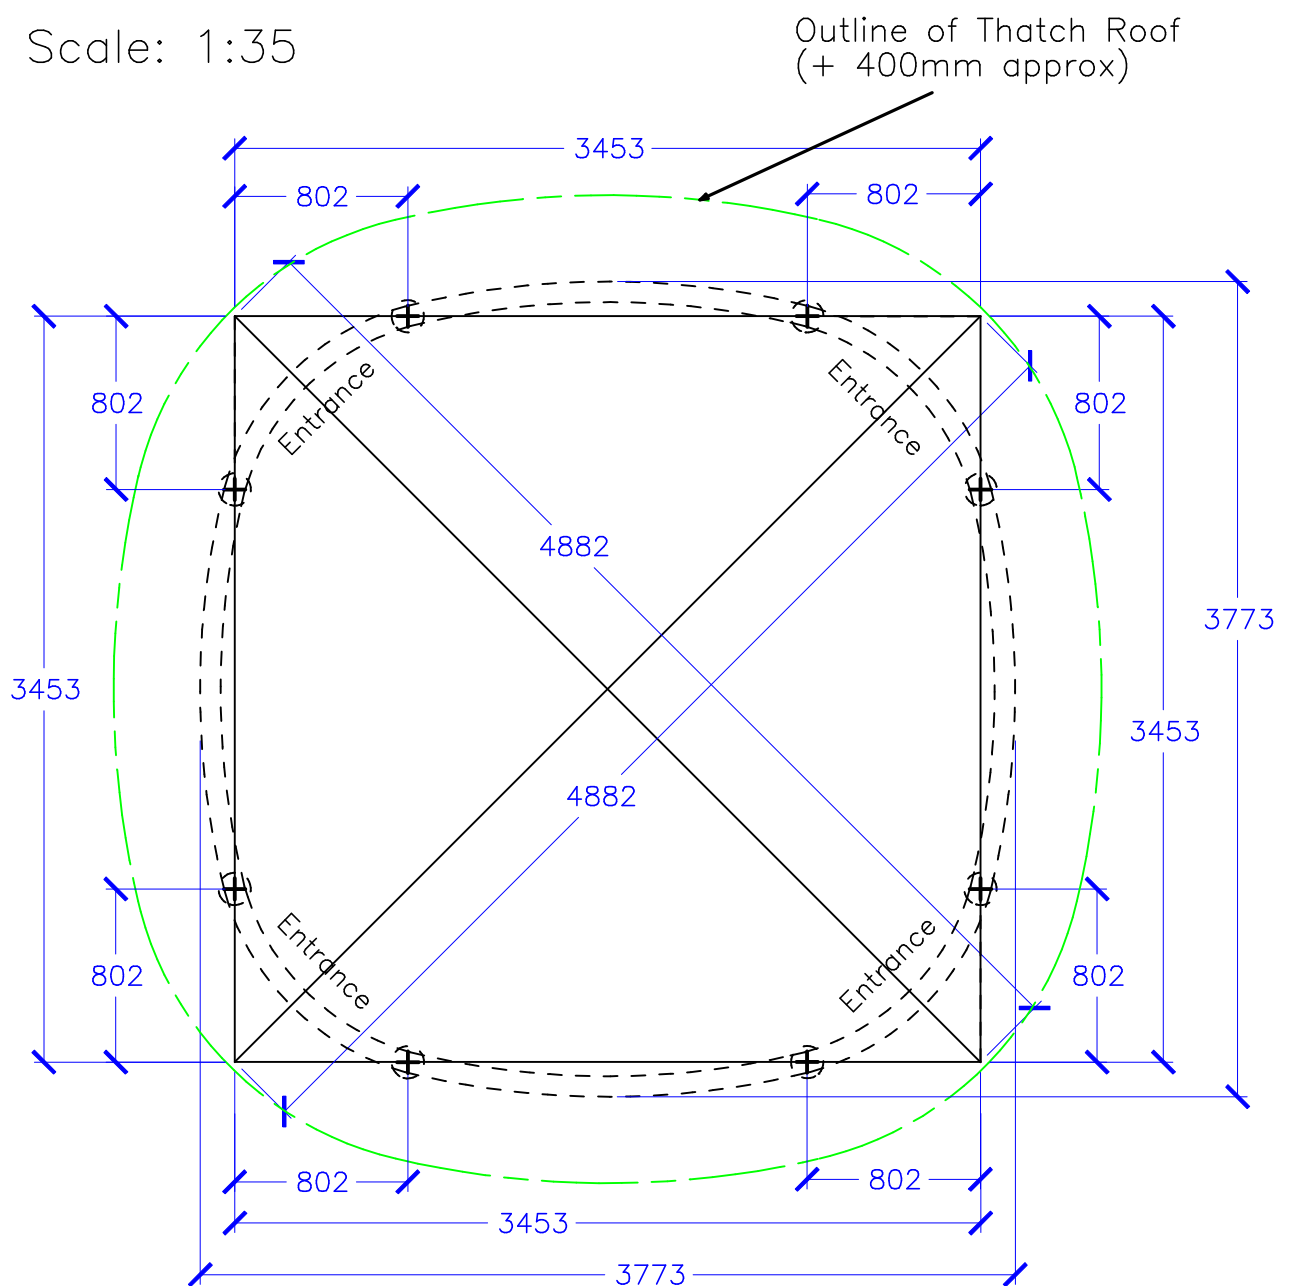

Winchester Thatched Building

Base Dimensions – MAIN POSTS

Building Height: 3550mm

Scale: 1:35

- Note:
- * Cross in Bold is the center of the posts
 - * Dotted line is the building base outline with posts shown
 - * Thin line is used to mark out the exact post center dimensions

Winchester Thatched Building

Base Dimensions – STEPS & CENTRAL SUPPORTS

Building Height: 3550mm

Scale: 1:35

- Note:
- * Cross in Bold is the center of the posts
 - * Thin line is the building base outline with posts & Steps shown
 - * Thick Square line is used to mark out the exact post centers