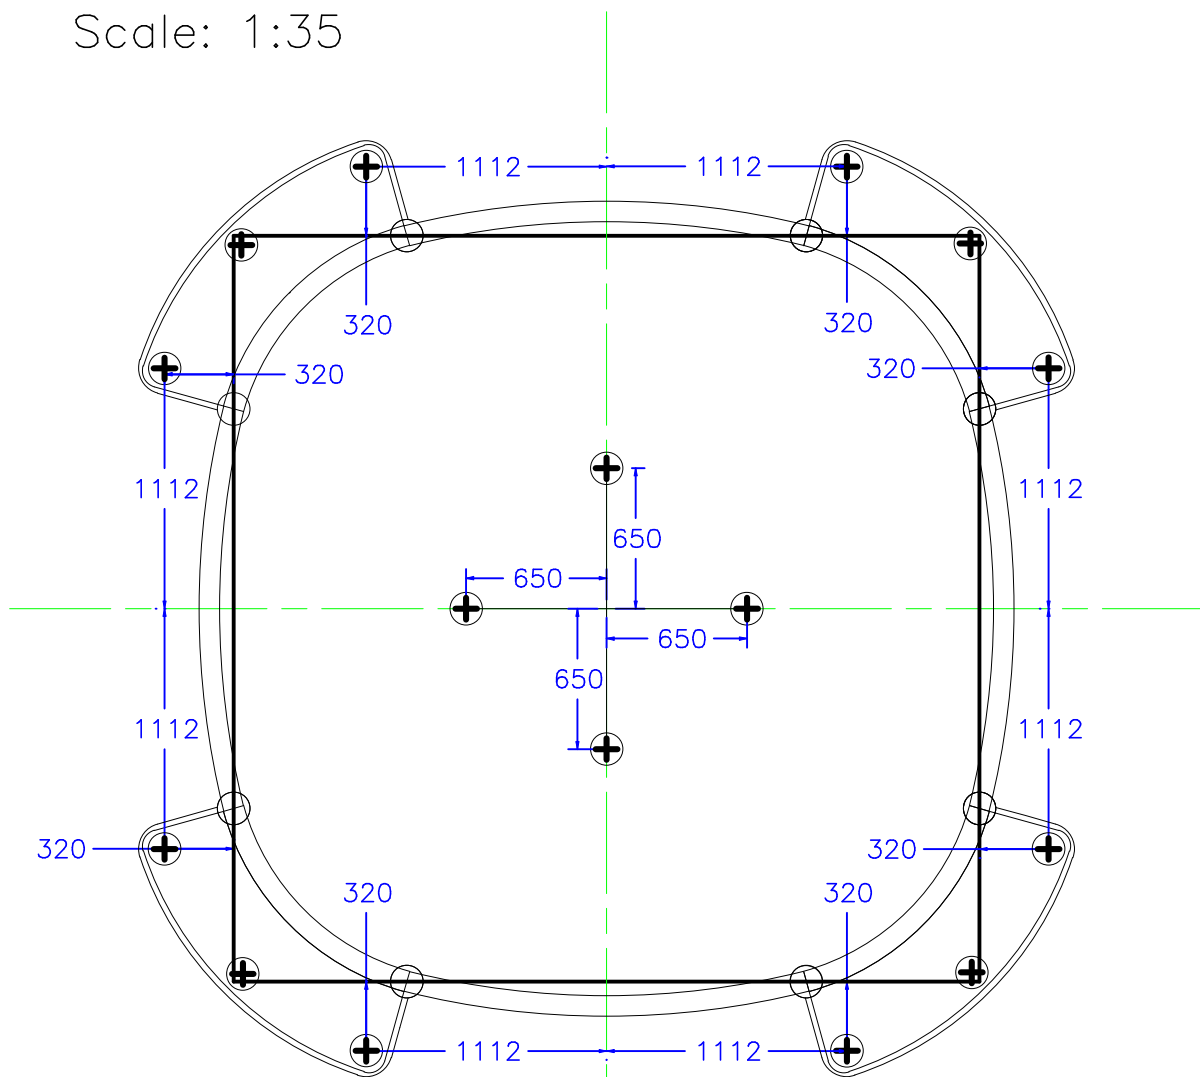

Winchester Thatched Building

Base Dimensions – MAIN POSTS

Building Height: 3550mm

Scale: 1:35

- Note:
- * Cross in Bold is the center of the posts
 - * Dotted line is the building base outline with posts shown
 - * Thin line is used to mark out the exact post center dimensions

Winchester Thatched Building

Base Dimensions – STEPS & CENTRAL SUPPORTS

Building Height: 3550mm

Scale: 1:35

- Note:
- * Cross in Bold is the center of the posts
 - * Thin line is the building base outline with posts & Steps shown
 - * Thick Square line is used to mark out the exact post centers