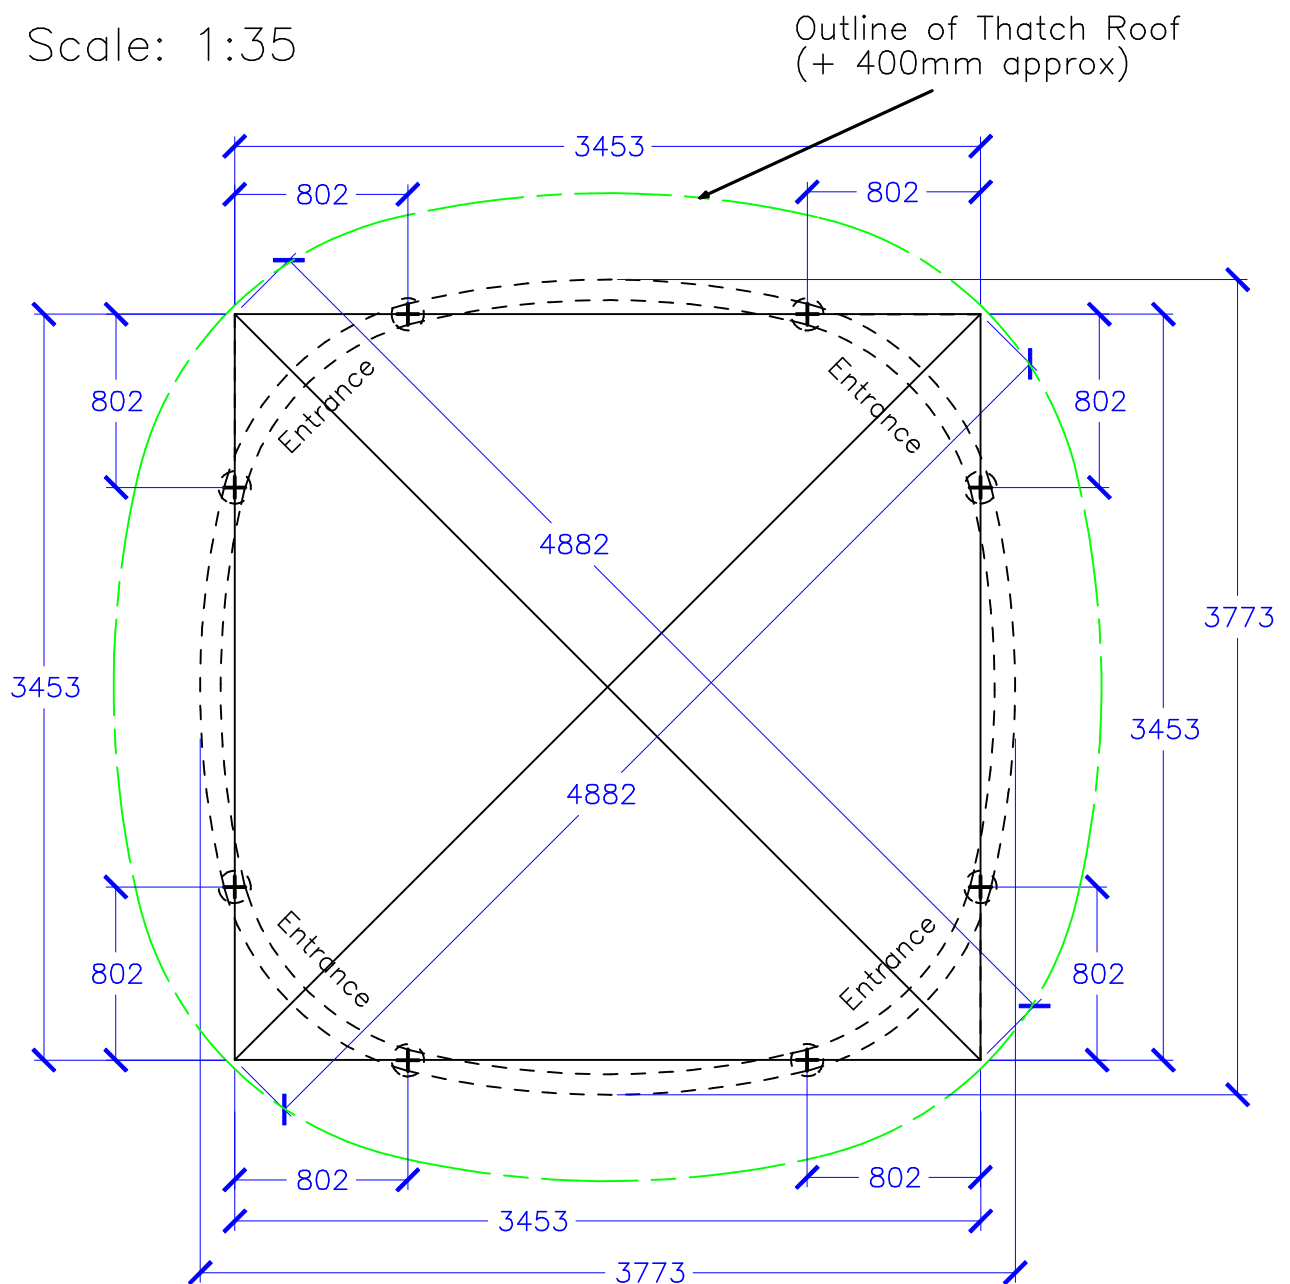

Winchester Thatched Building

Base Dimensions – MAIN POSTS

Building Height: 3550mm

Scale: 1:35

- Note:
- * Cross in Bold is the center of the posts
 - * Dotted line is the building base outline with posts shown
 - * Thin line is used to mark out the exact post center dimensions

Winchester Thatched Building

Base Dimensions – STEPS & CENTRAL SUPPORTS

Building Height: 3550mm

Scale: 1:35

- Note:
- * Cross in Bold is the center of the posts
 - * Thin line is the building base outline with posts & Steps shown
 - * Thick Square line is used to mark out the exact post centers