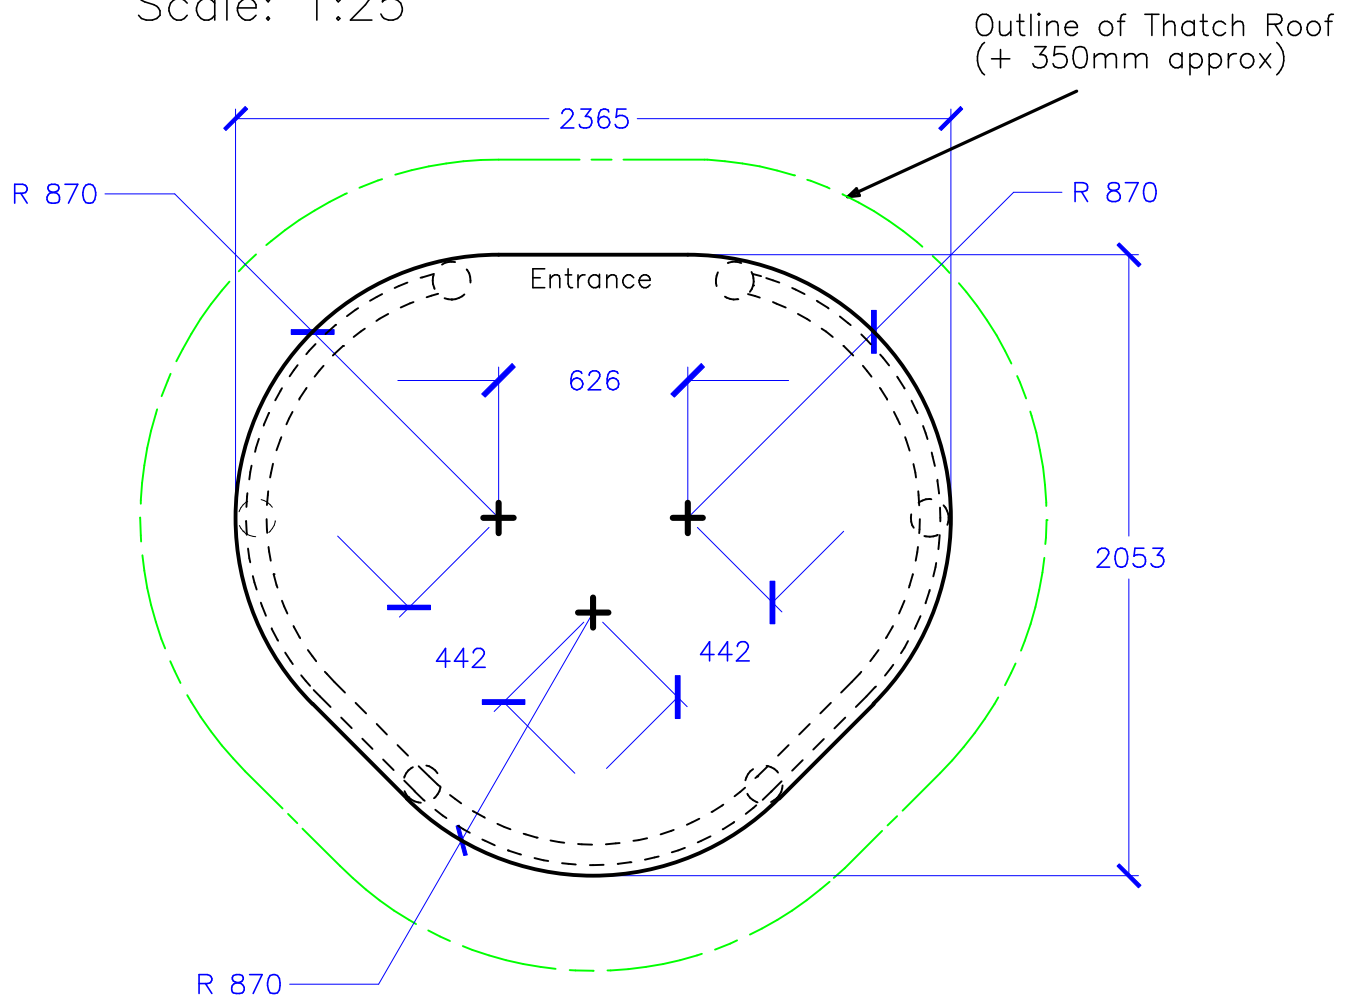

Sussex 06 Thatched Building

Base Dimensions

Building Height: 2750mm

Scale: 1:25

- Note:
- * Bold Line is the outline of the base
 - * Dotted line is the building base outline with posts shown
 - * Bold Cross is the center of the 870mm radius.