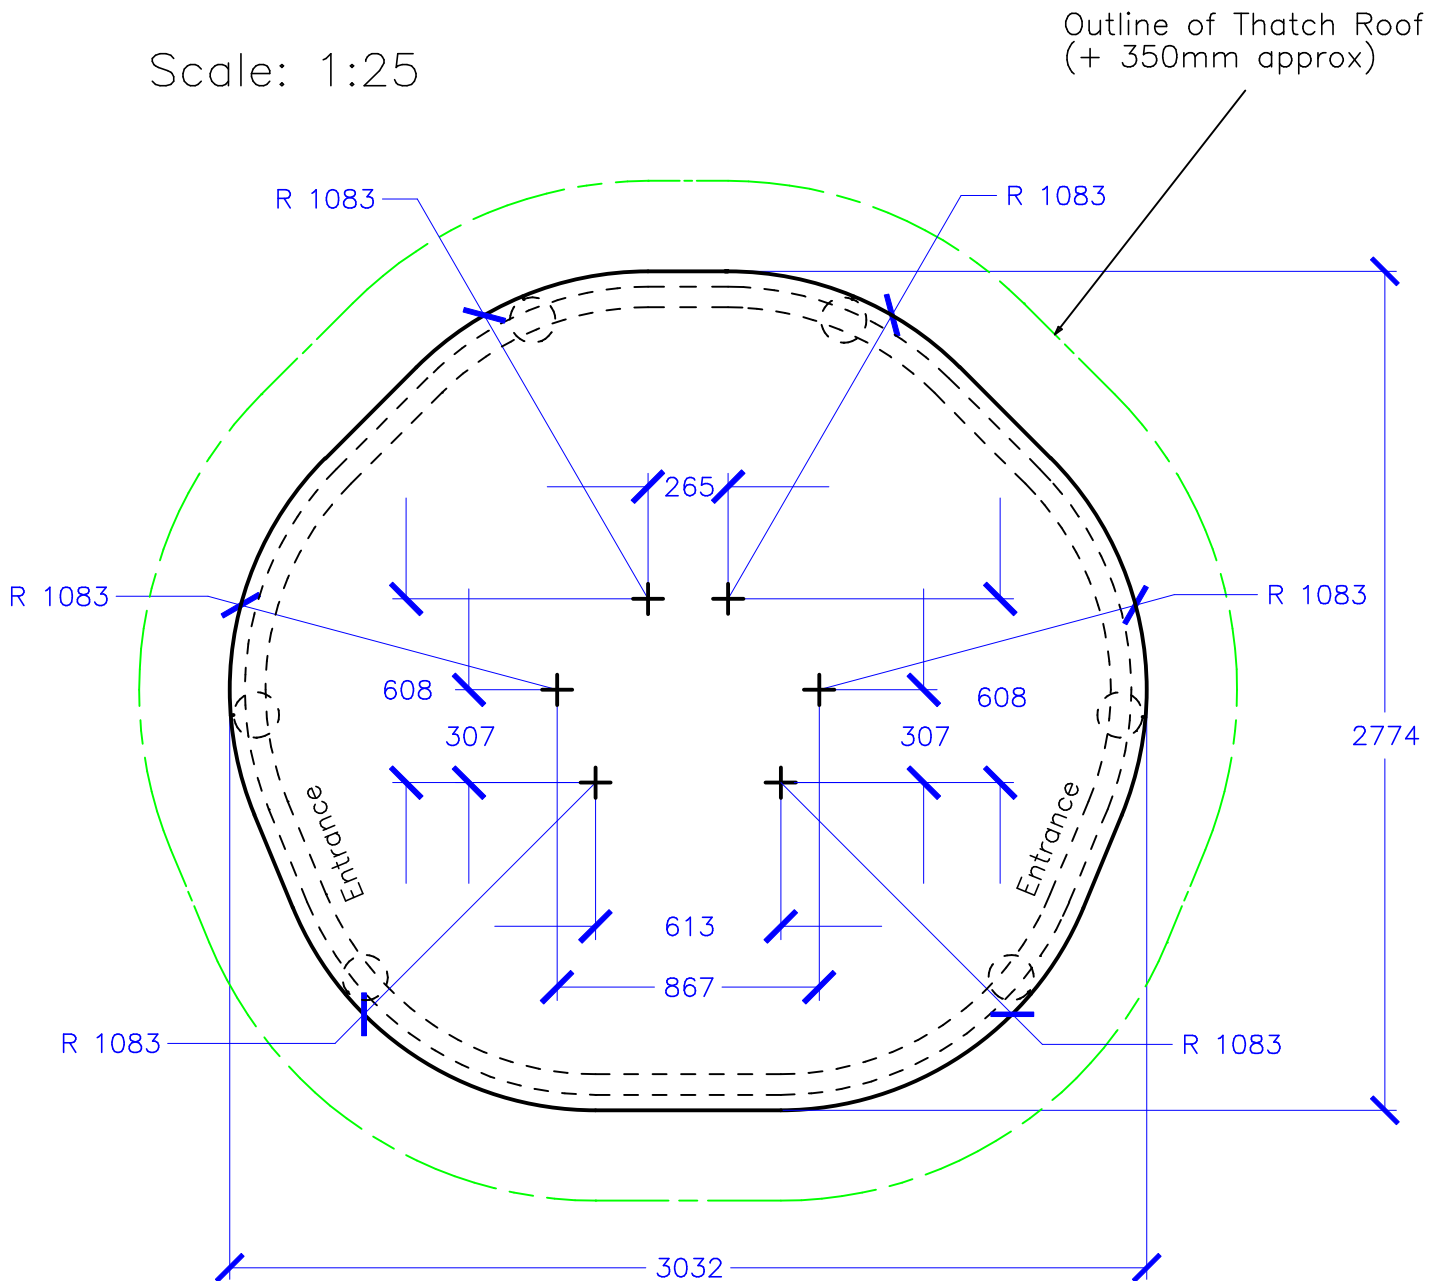

Sherborne Thatched Building

Base Dimensions

Building Height: 2960mm

Scale: 1:25

Note: * Bold Line is the outline of the base
* Dotted line is the building base outline with posts shown
* Bold Cross is the center of the 1083mm radius.