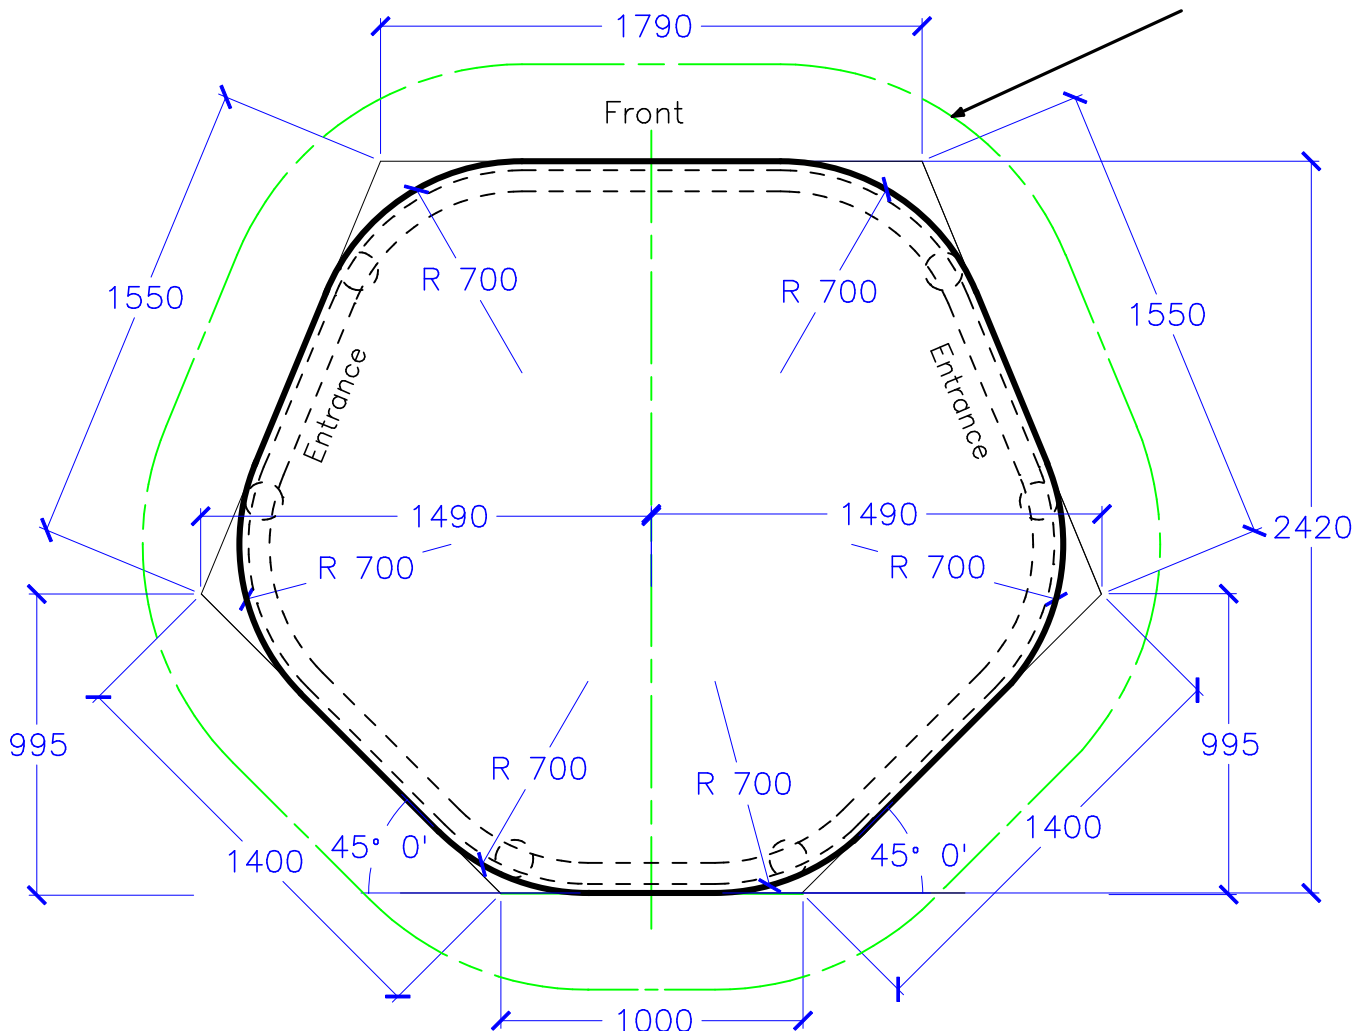

Salisbury Thatched House

Building Base Dimension

Building Height: 2850mm

Scale: 1:25

Outline of Thatch Roof
(+ 350mm approx)

- Note:
- * Bold Line is the outline of the base
 - * Dotted line is the building base outline with posts shown
 - * Thin line is used to mark out the preliminary base dimensions prior to adding the 700mm radius at the corners.