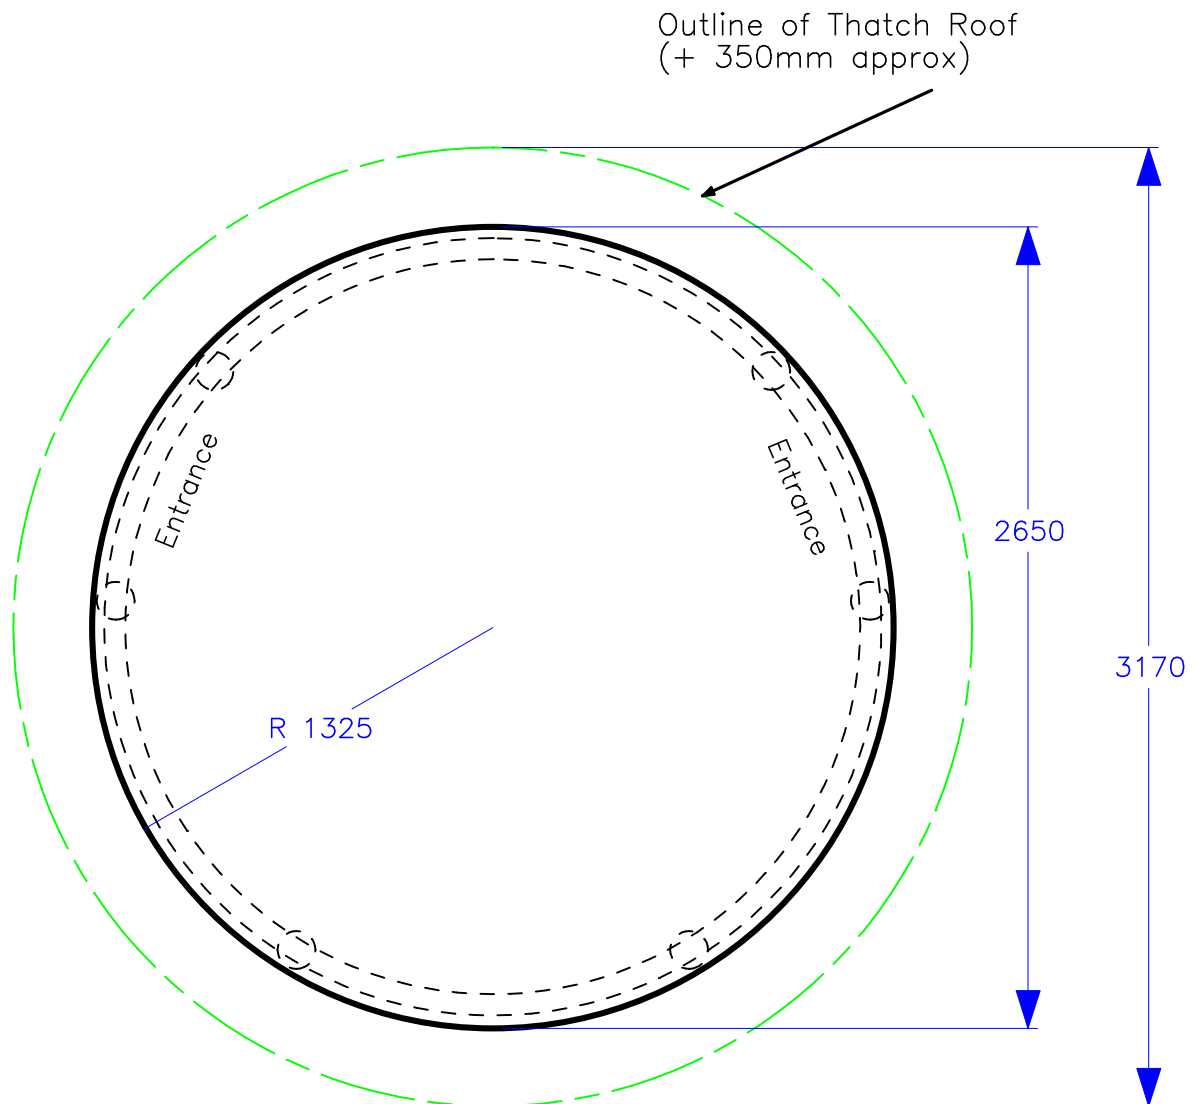

Chiltern Thatched House

Building Base Dimension

Building Height: 2900mm

Scale: 1:25

Note: \* Bold Line is the outline of the base  
\* Dotted line is the building base outline with posts shown