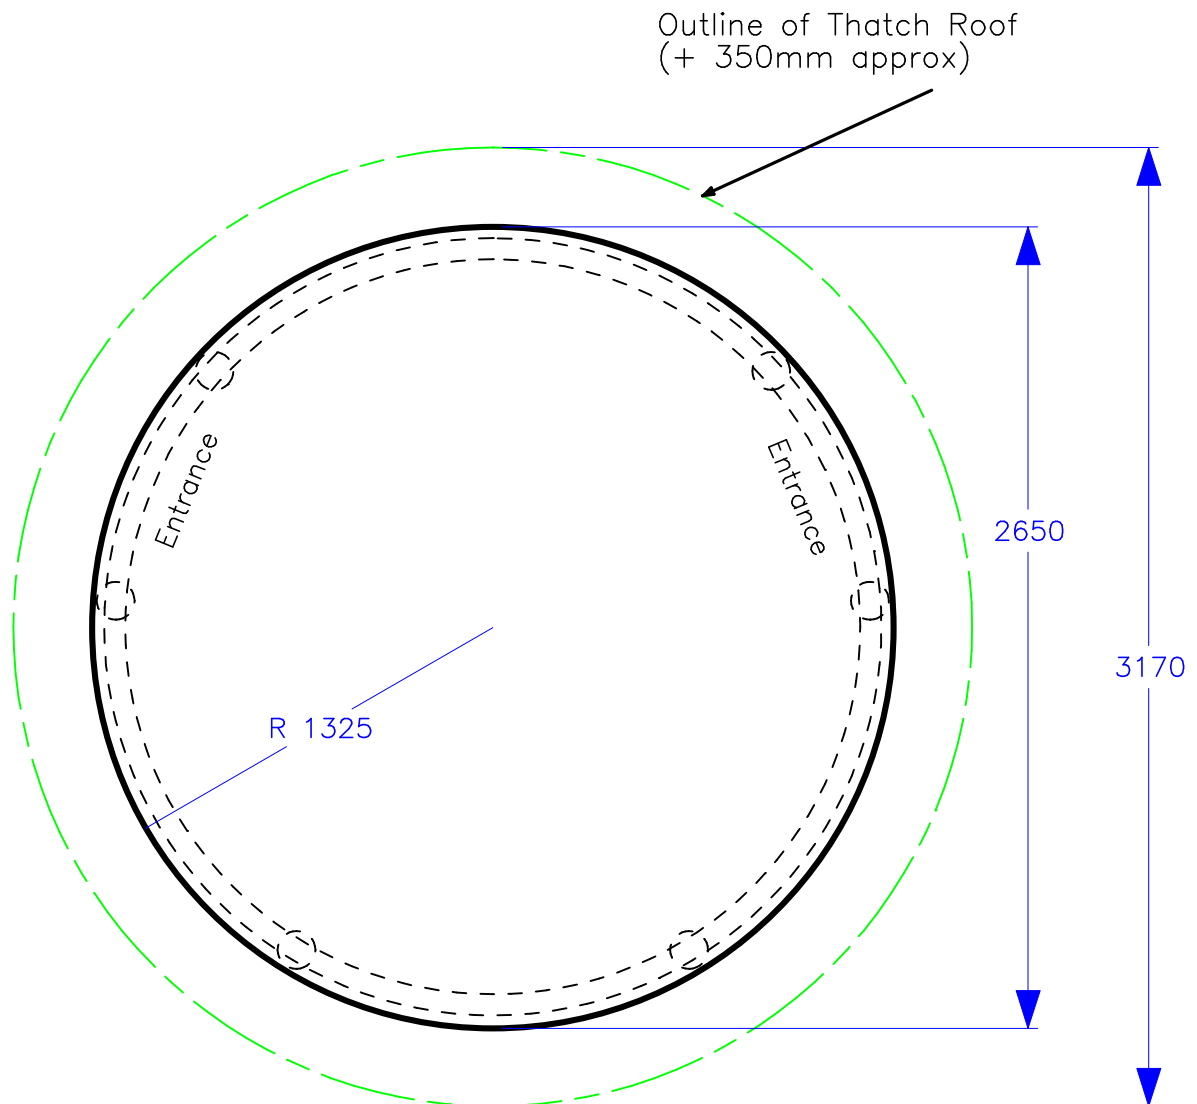

# Chiltern Thatched House

Building Base Dimension

Building Height: 2900mm

Scale: 1:25

Note: \* Bold Line is the outline of the base  
\* Dotted line is the building base outline with posts shown