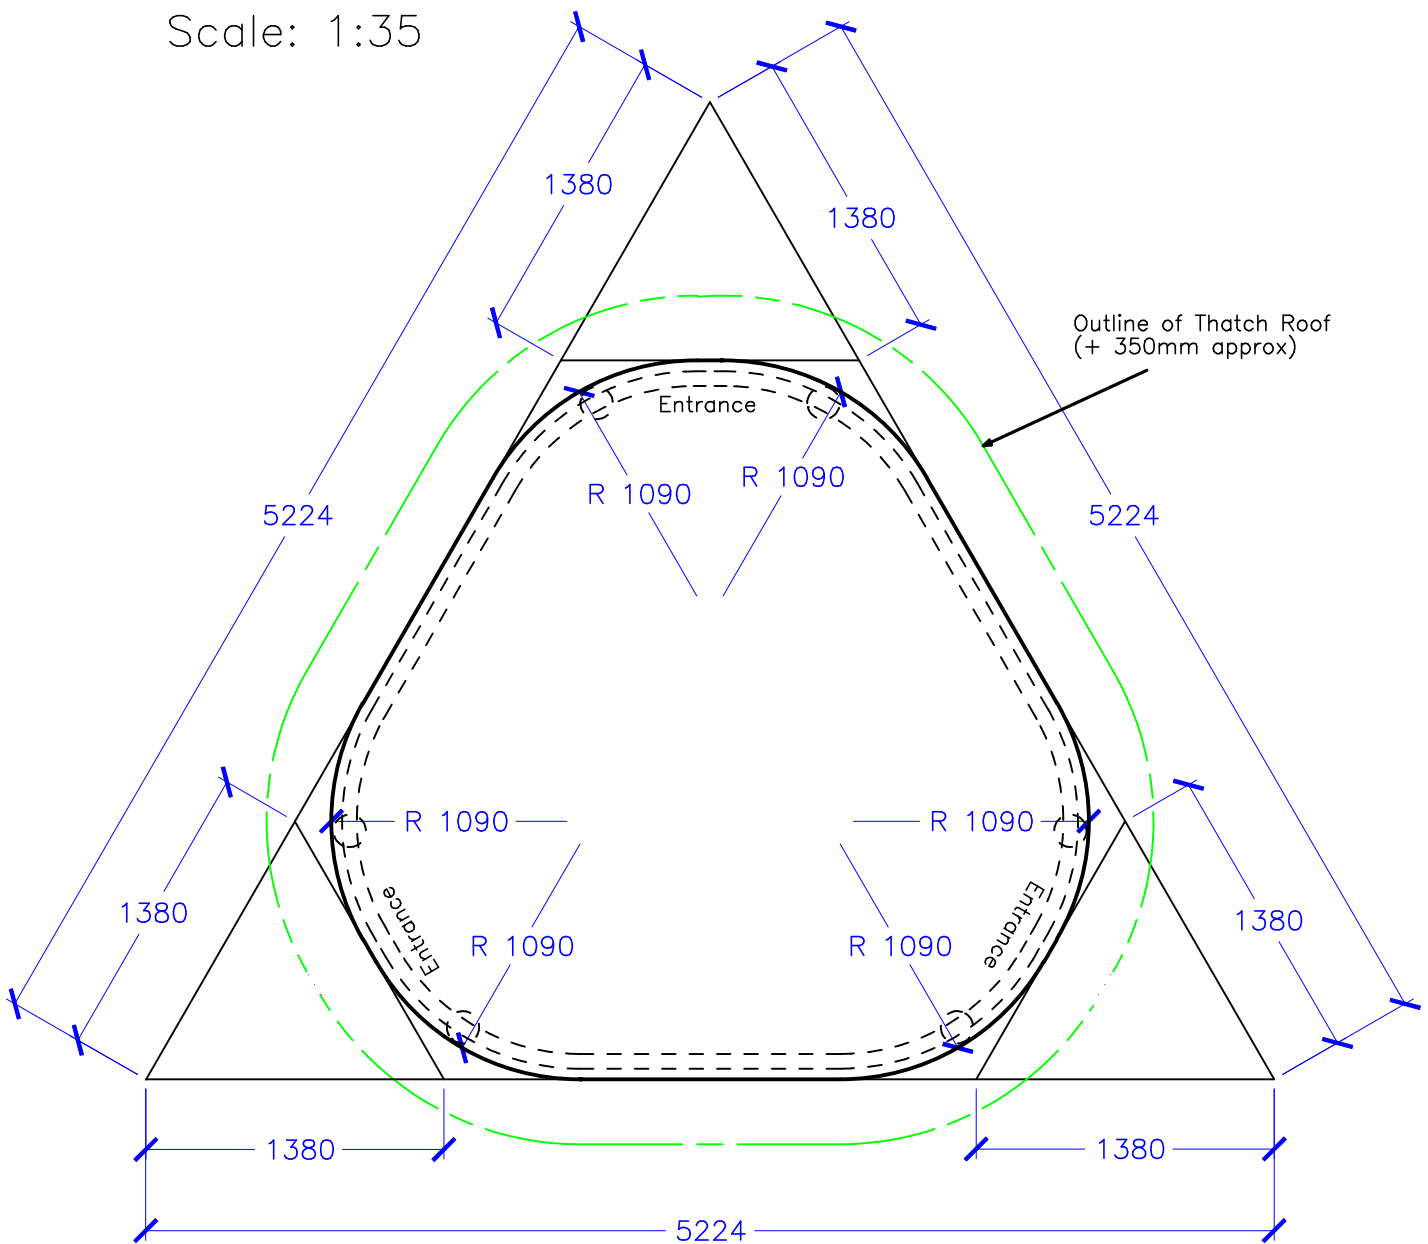

Chelsea 06 Thatched Building

Base Dimensions

Building Height: 3090mm

Scale: 1:35

- Note:
- * Bold Line is the outline of the base
 - * Dotted line is the building base outline with posts shown
 - * Thin line is used to mark out the preliminary base dimensions prior to adding the 1090mm radius at the corners.