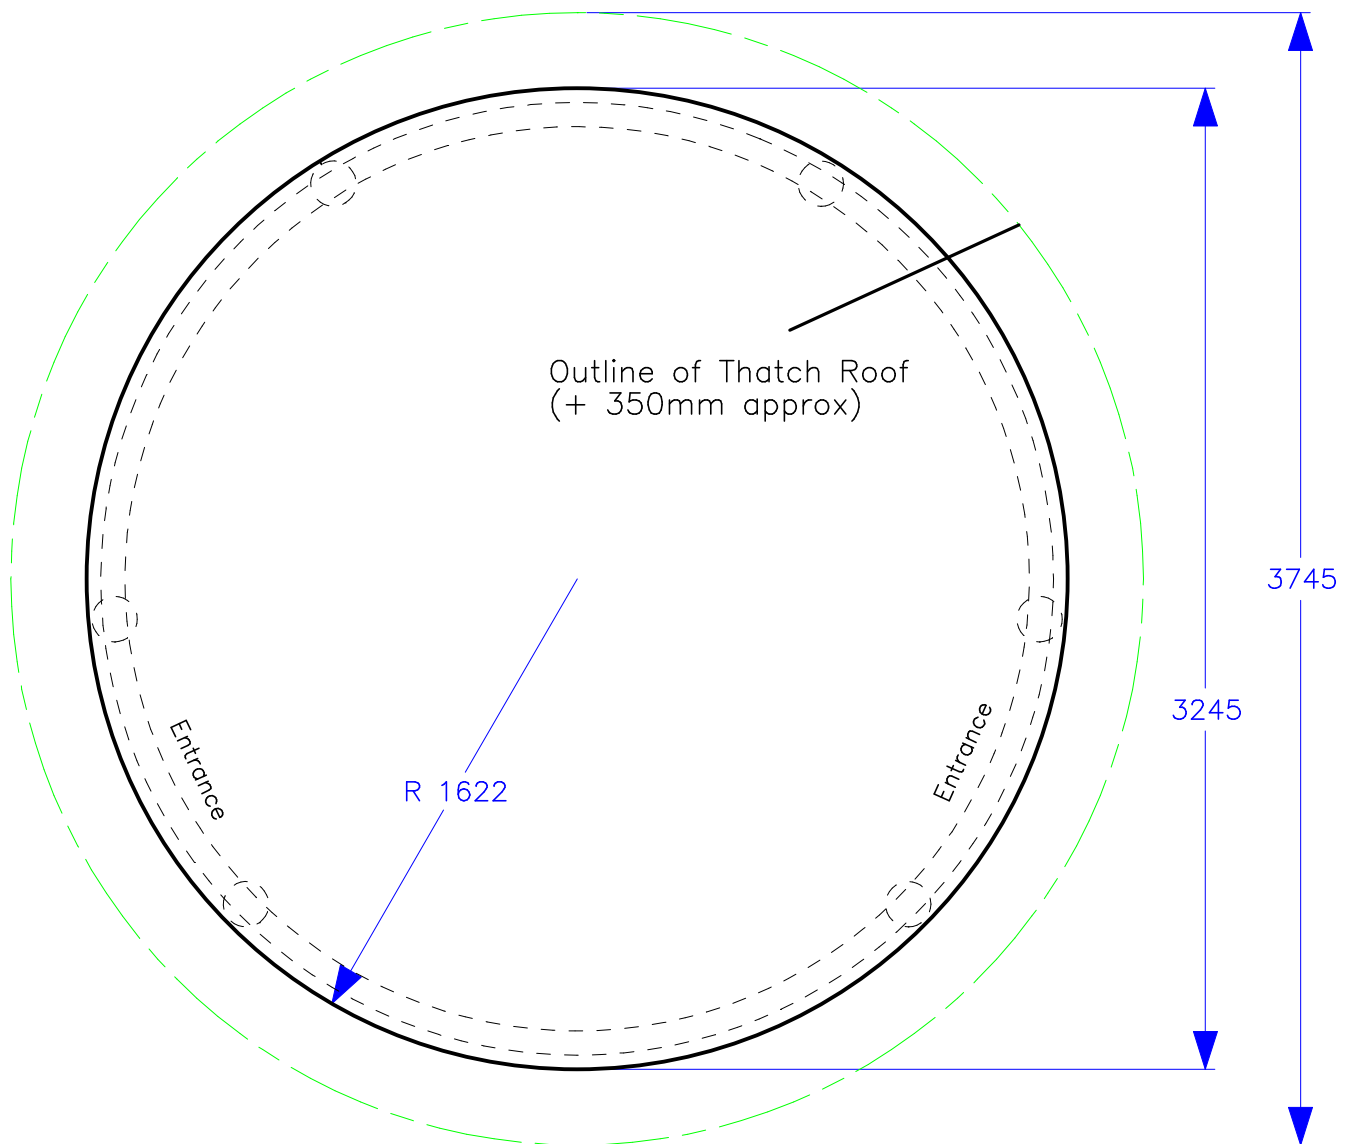

Chatsworth Thatched Building (2011)

Building Base Dimension

Building Height: 3200mm

Scale: 1:25

Note: * Bold Line is the outline of the base
* Dotted line is the building base outline with posts shown