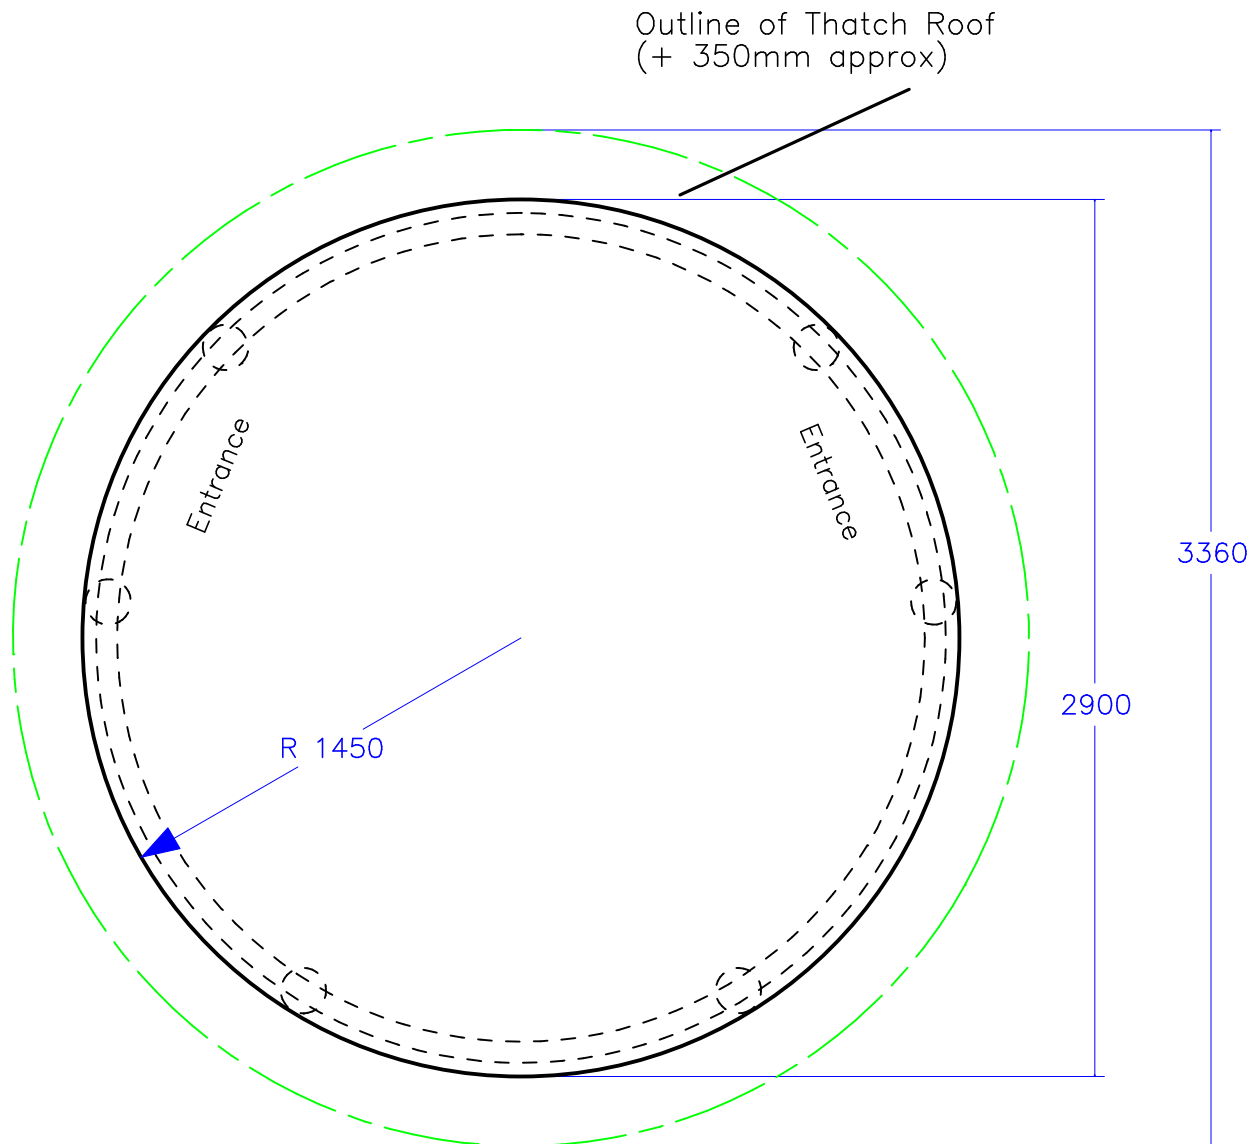

Chatsworth Thatched House

Building Base Dimension

Building Height: 3050mm

Scale: 1:25

Note: * Bold Line is the outline of the base
* Dotted line is the building base outline with posts shown